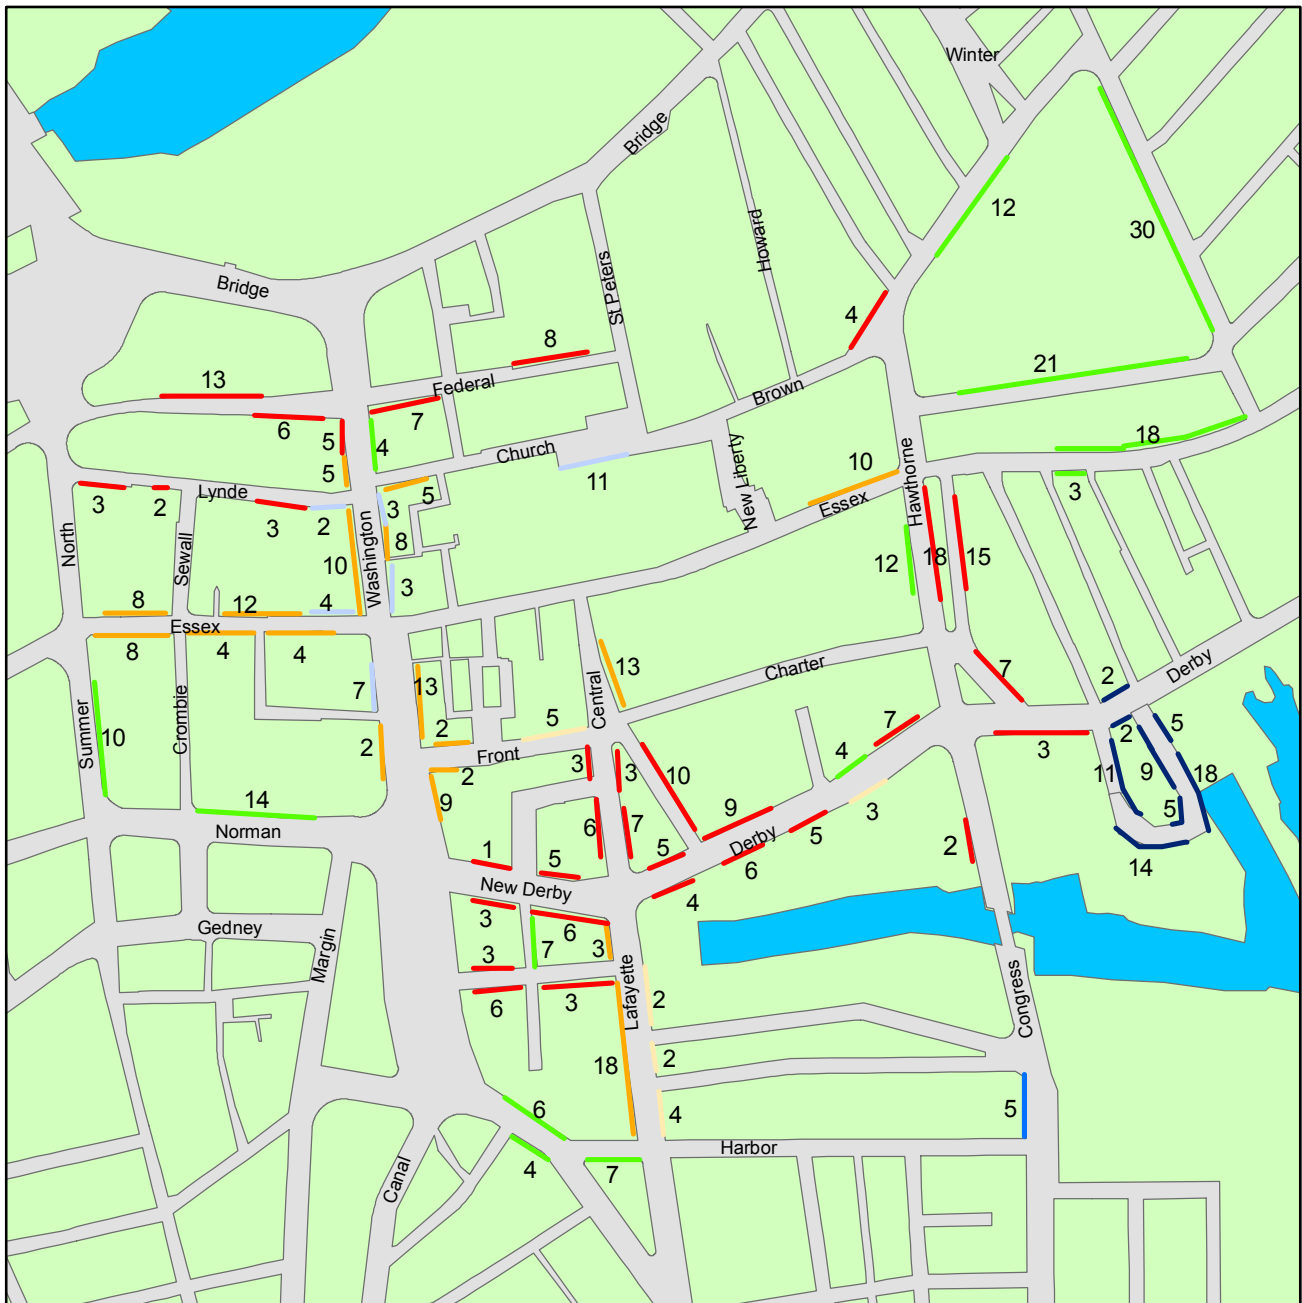

On-Street Public Parking