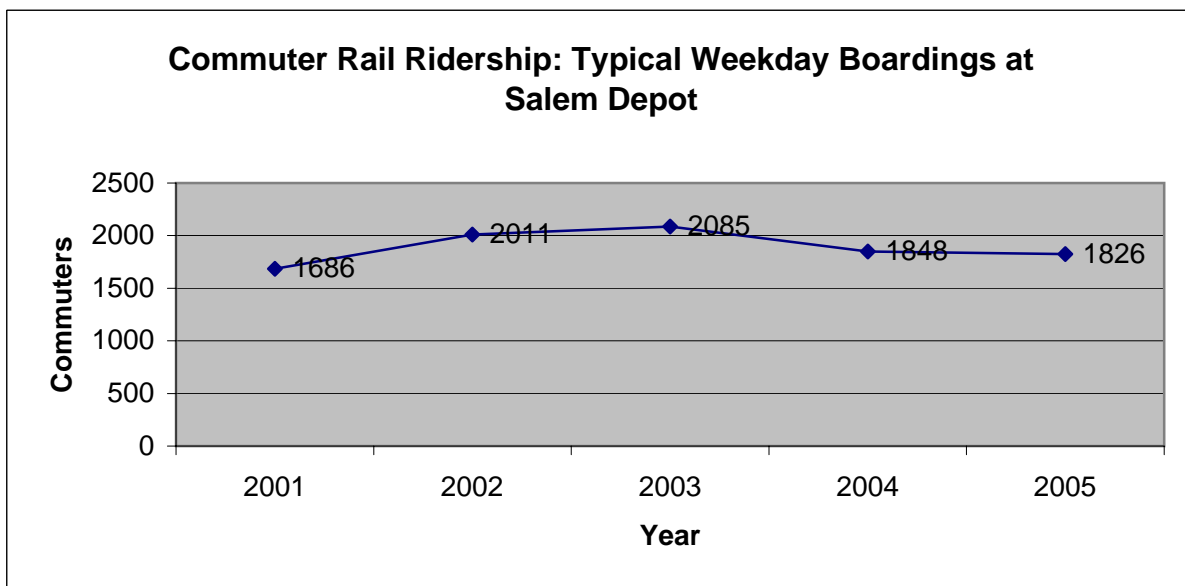

Commuter Rail Ridership: Typical Weekday Boardings at Salem Depot

*Figures taken annually during February of each year

Year	Commuters
2001	1686
2002	2011
2003	2085
2004	1848
2005	1826

February 10, 2005 Weekday Ridership: Top Ten Commuter Rail Stations

Station	Riders Daily
South Station	43,636
North Station	23,824
Route 128	2,024
Salem Depot	1,826
Attleboro	1,782
S. Attleboro	1,768
Beverly Depot	1,755
Lowell	1,751
Canton Junction	1,736
Mansfield	1,680